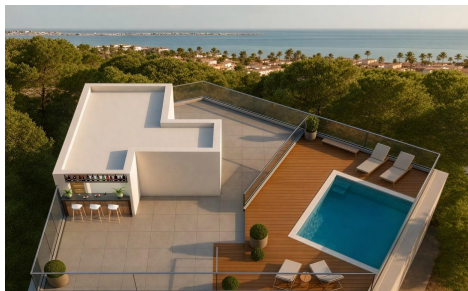

0

1

N/A

N/A

N/A

New Build Tourist Apartments Near the Beach in Lo Pagan, San Pedro del PinatarExclusive Coastal Residential with Tourist LicenseThis new build residential complex consists of 17 modern tourist licensed apartments located in Lo Pagan, San Pedro del Pinatar, just 700 meters from the beach. Situated in one of the most attractive areas of the Mar Menor, this development offers an excellent opportunity to enjoy the Mediterranean lifestyle while benefiting from strong rental investment potential. Lo Pagan is a well established coastal area known for its relaxed atmosphere, natural mud baths and proximity to both the Mar Menor and the Mediterranean. See Modern Studios and One Bedroom ApartmentsThe project