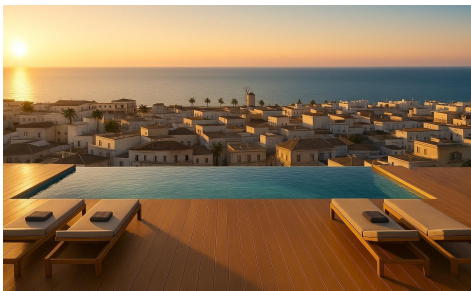

0

1

N/A

N/A

N/A

New Build Tourist Apartments Near the Beach in Lo Pagan, San Pedro del PinatarExclusive Coastal Residential with Tourist LicenseThis new build residential complex consists of 17 modern tourist licensed apartments located in Lo Pagan, San Pedro del Pinatar, just 700 meters from the beach. Situated in one of the most attractive areas of the Mar Menor, this development offers an excellent opportunity to enjoy the Mediterranean lifestyle while benefiting from strong rental investment potential. Lo Pagan is a well established coastal area known for its relaxed atmosphere, natural mud baths and proximity to both the Mar Menor and the Mediterranean. See Modern Studios and One Bedroom ApartmentsThe project