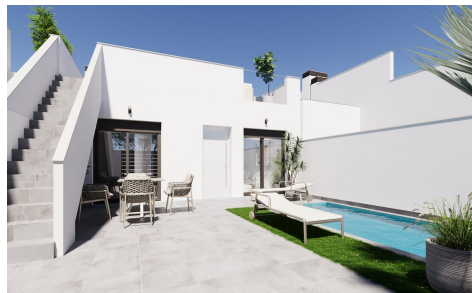

RSM45965Q

**Town House in Torre Pacheco** **€259,900**

2

2

82m<sup>2</sup>

151m<sup>2</sup>

Modern, newly built semi-detached and terraced homes with private pools at El Alba Resort-Torre Pacheco. Contemporary homes in a growing Mediterranean holiday community. This new development comprises 16 exclusive semi-detached and terraced homes, situated at El Alba Mediterranean Resort in Torre Pacheco. Designed as single-storey homes, these modern properties offer a perfect blend of comfort, functionality and Mediterranean outdoor living. El Alba Resort is an up-and-coming residential area surrounded by open countryside and golf courses, within easy reach of the town of Roldán, where you will find supermarkets, restaurants, banks and everyday amenities. The complex already features a social club with a swimming pool and