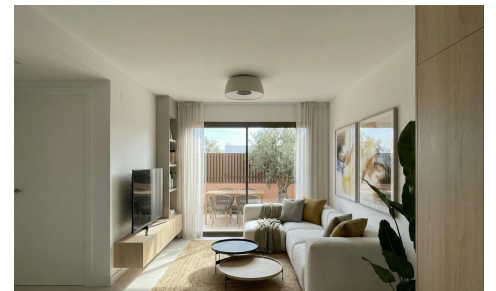

RSM37392M

Quad House in Torre Pacheco

€272,900

2

2

77m²

150m²

New-build villas at El Alba Mediterranean Resort, in Torre Pacheco. Modern living in a growing tourist destination. Discover this exclusive new-build development comprising just 6 detached and semi-detached villas located at El Alba Mediterranean Resort, in Torre Pacheco, Murcia. This up-and-coming residential area combines modern architecture, leisure facilities and a relaxed Mediterranean lifestyle. Situated between the Terrazas de la Torre golf club and the town of Roldán, the location offers tranquillity without sacrificing proximity to all essential amenities, such as supermarkets, restaurants, bars and banks. Contemporary villas with private outdoor space. These modern villas are laid out over a single storey and feature 2 bedrooms and 2