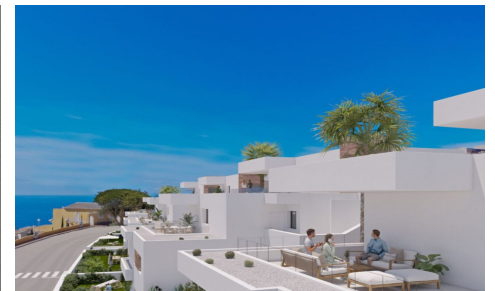

IM85767C

Apartment in Benitachell

€499,150

2

3

345m²

N/A

Explore the modern apartments set within exclusive buildings, each housing only five residences. The construction is already underway, and a show apartment is available for visits.

These apartments offer a variety of layout options to suit your needs, whether you're looking for an investment, a second residence, or a new home. Options include 3-bedroom apartments with 2 bathrooms, 2-bedroom apartments with 2 bathrooms, and 2-bedroom apartments with 3 bathrooms. Prices range from 377,000 € to 638,000 €.

Each unit is designed for functionality and comfort, with spacious outdoor areas as a central feature. Imagine enjoying a large terrace if you choose a penthouse, a generous garden if you select a