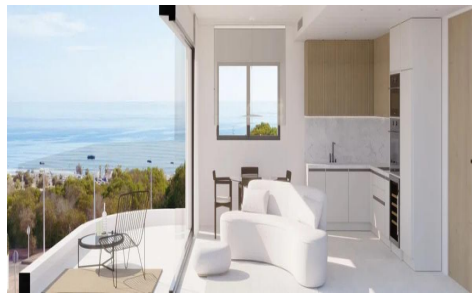

IM94729L

Apartment in Torrevieja **€620,000**

2

2

154m²

N/A

Explore an exclusive residential complex with only 20 properties, located 250 meters from the beach. This exceptional project is designed to combine comfort, sustainability, and luxury in a privileged setting, offering spectacular views of the Mediterranean Sea and outdoor spaces designed for maximum enjoyment.

The homes are distinguished by their avant-garde design and high-quality finishes, optimizing natural light and spaciousness. Ground floor apartments feature a large private garden, where a swimming pool can be added, as well as a semi-basement with the option to expand the living space according to the owner's needs. Upper floor apartments offer a spacious balcony with panoramic