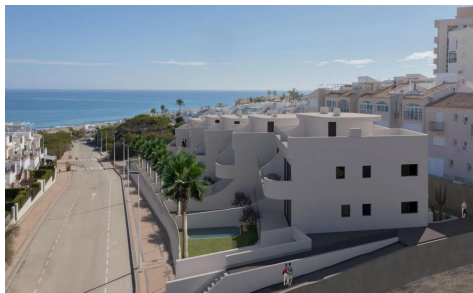

IM94729L

Apartment in Torrevieja **€620,000**

2

2

154m²

N/A

Explore an exclusive residential complex with only 20 properties, located 250 meters from the beach. This exceptional project is designed to combine comfort, sustainability, and luxury in a privileged setting, offering spectacular views of the Mediterranean Sea and outdoor spaces designed for maximum enjoyment.

The homes are distinguished by their avant-garde design and high-quality finishes, optimizing natural light and spaciousness. Ground floor apartments feature a large private garden, where a swimming pool can be added, as well as a semi-basement with the option to expand the living space according to the owner's needs. Upper floor apartments offer a spacious balcony with panoramic