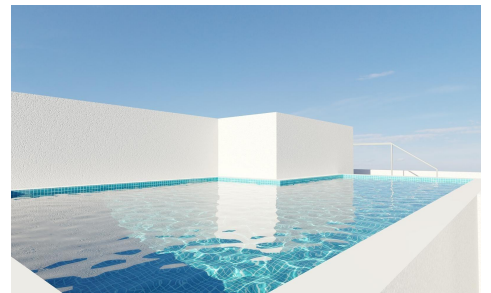

RS93316V

Penthouse in Torrevieja **€419,000**

2

2

103m²

N/A

New Build Apartments in Torrevieja Just 400 m from Playa del Cura Prime Location in the Heart of Torrevieja Discover these brand new apartments and penthouses in one of the most sought after areas of Torrevieja, only 400 m from Playa del Cura and just 150 m from the seafront promenade. Located in the city centre, this vibrant neighborhood offers all essential services within walking distance, including supermarkets, shops, restaurants, cafes and public transport. Torrevieja is a well known coastal city on the Costa Blanca, famous for its mild Mediterranean climate, lively atmosphere and year round lifestyle by the sea. Modern Apartments with Spacious Layouts This exclusive new development consists of only 12