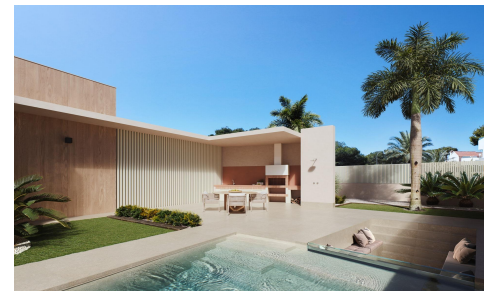

RS25144D

**Villa in Orihuela Costa**

**€1,550,000**

4

4

275m<sup>2</sup>

803m<sup>2</sup>

Luxury New Build Villas with Sea Views in Dehesa de Campoamor, Costa Blanca South&#13;&#13;Exclusive Contemporary Villas Near the Beach in Campoamor&#13;Discover a unique collection of just two luxury new build villas in the prestigious residential area of Dehesa de Campoamor, one of the most sought after locations on the Costa Blanca South. Designed for buyers who value privacy, space, and a true Mediterranean lifestyle, these exceptional homes combine elegant architecture, modern comfort, and beautiful sea views from the upper floor and rooftop solarium.&#13;&#13;Located only 850 metres from Playa de La Glea, the villas enjoy a privileged elevated position surrounded by nature, offering tranquility while remaining close to all